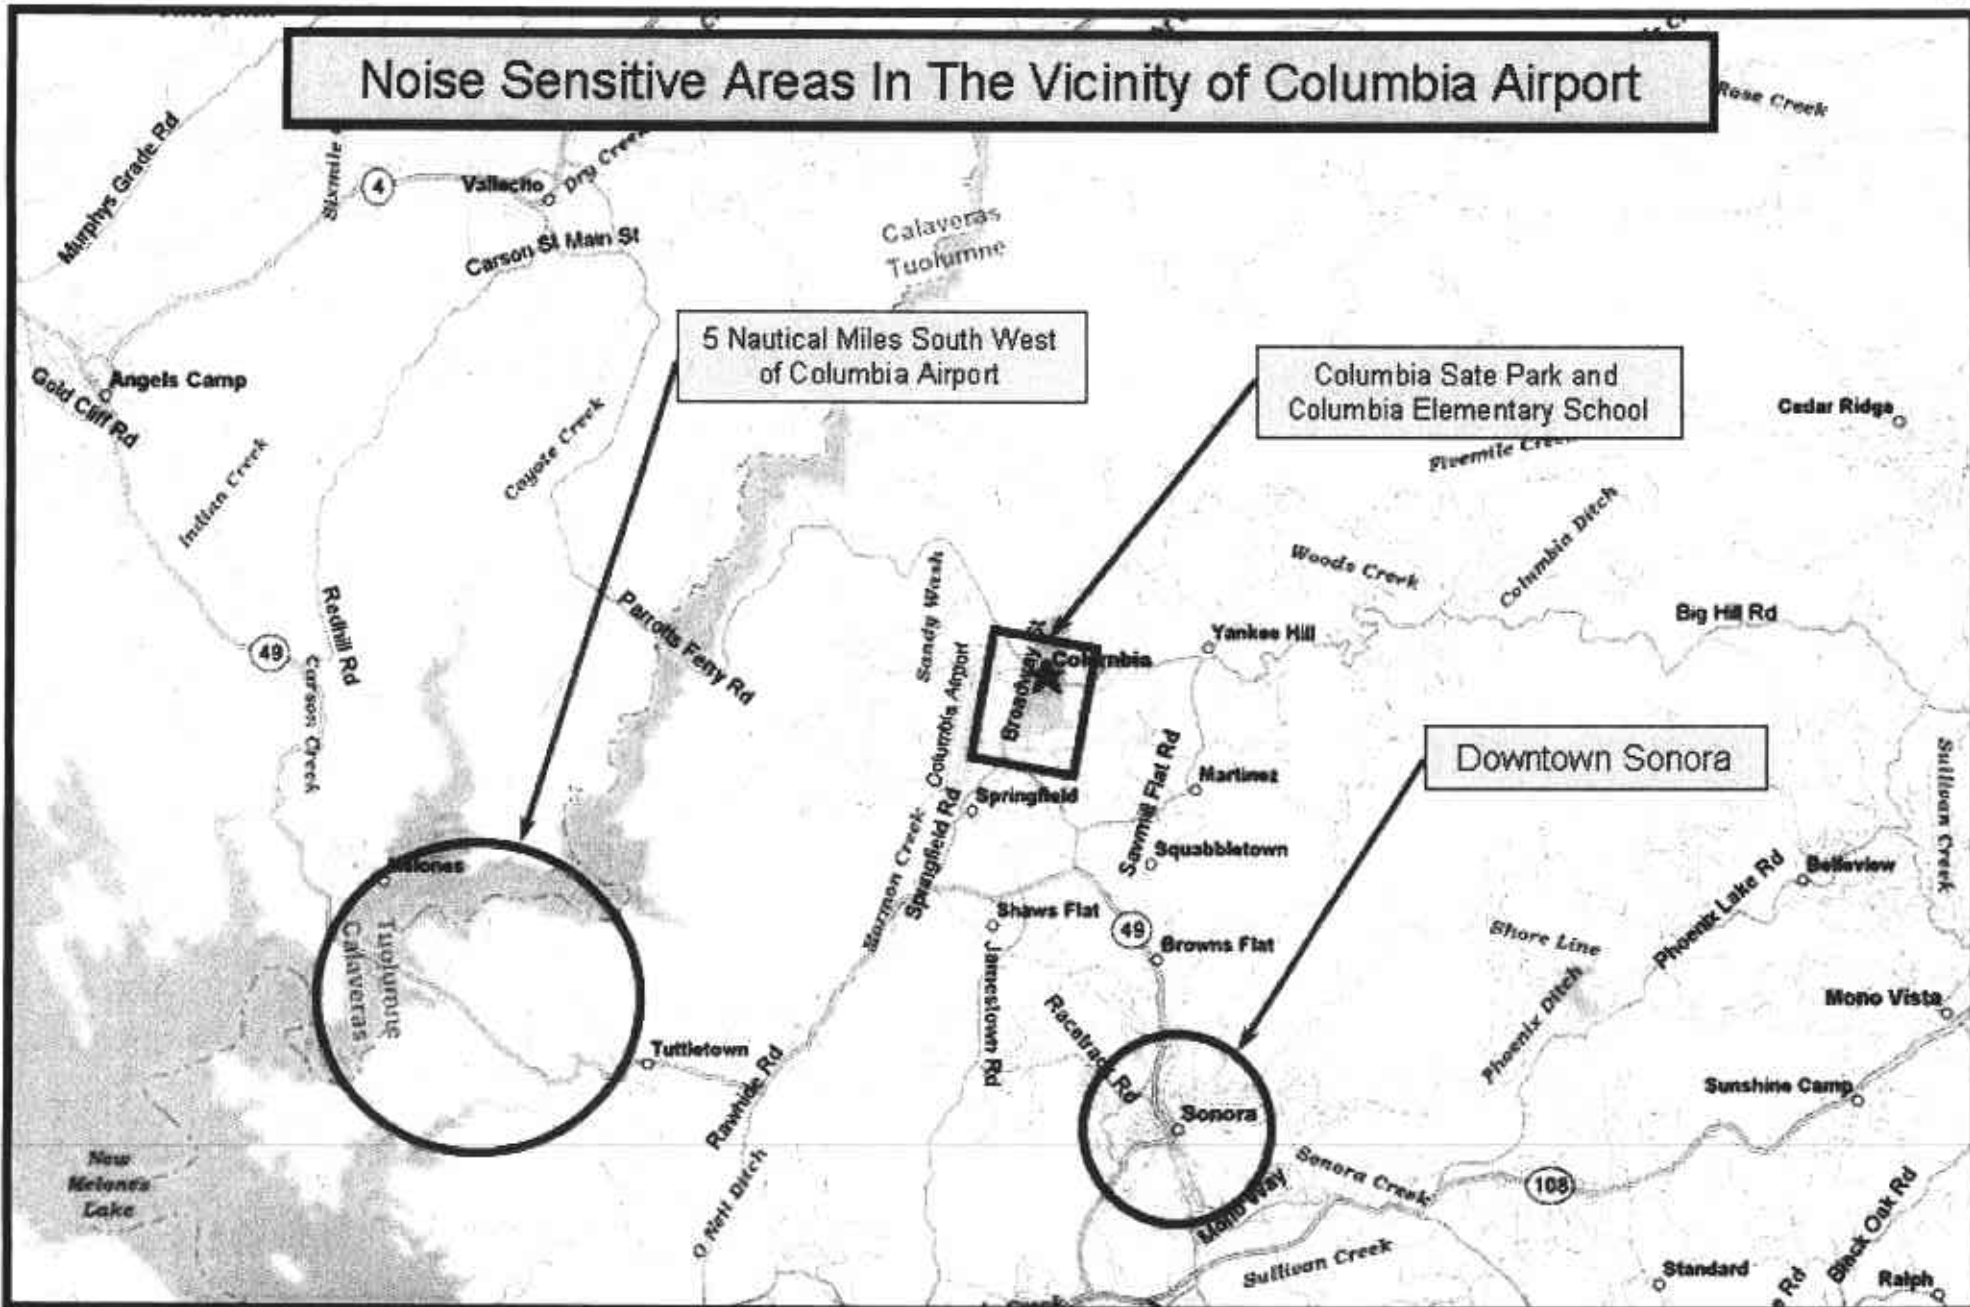

Noise Sensitive Areas In The Vicinity of Columbia Airport

Pilots should avoid flights over Downtown Sonora, Columbia State Park NE of Airport and the Highway 49 Bridge 5 nautical Miles SW of the Airport, and its vicinity.